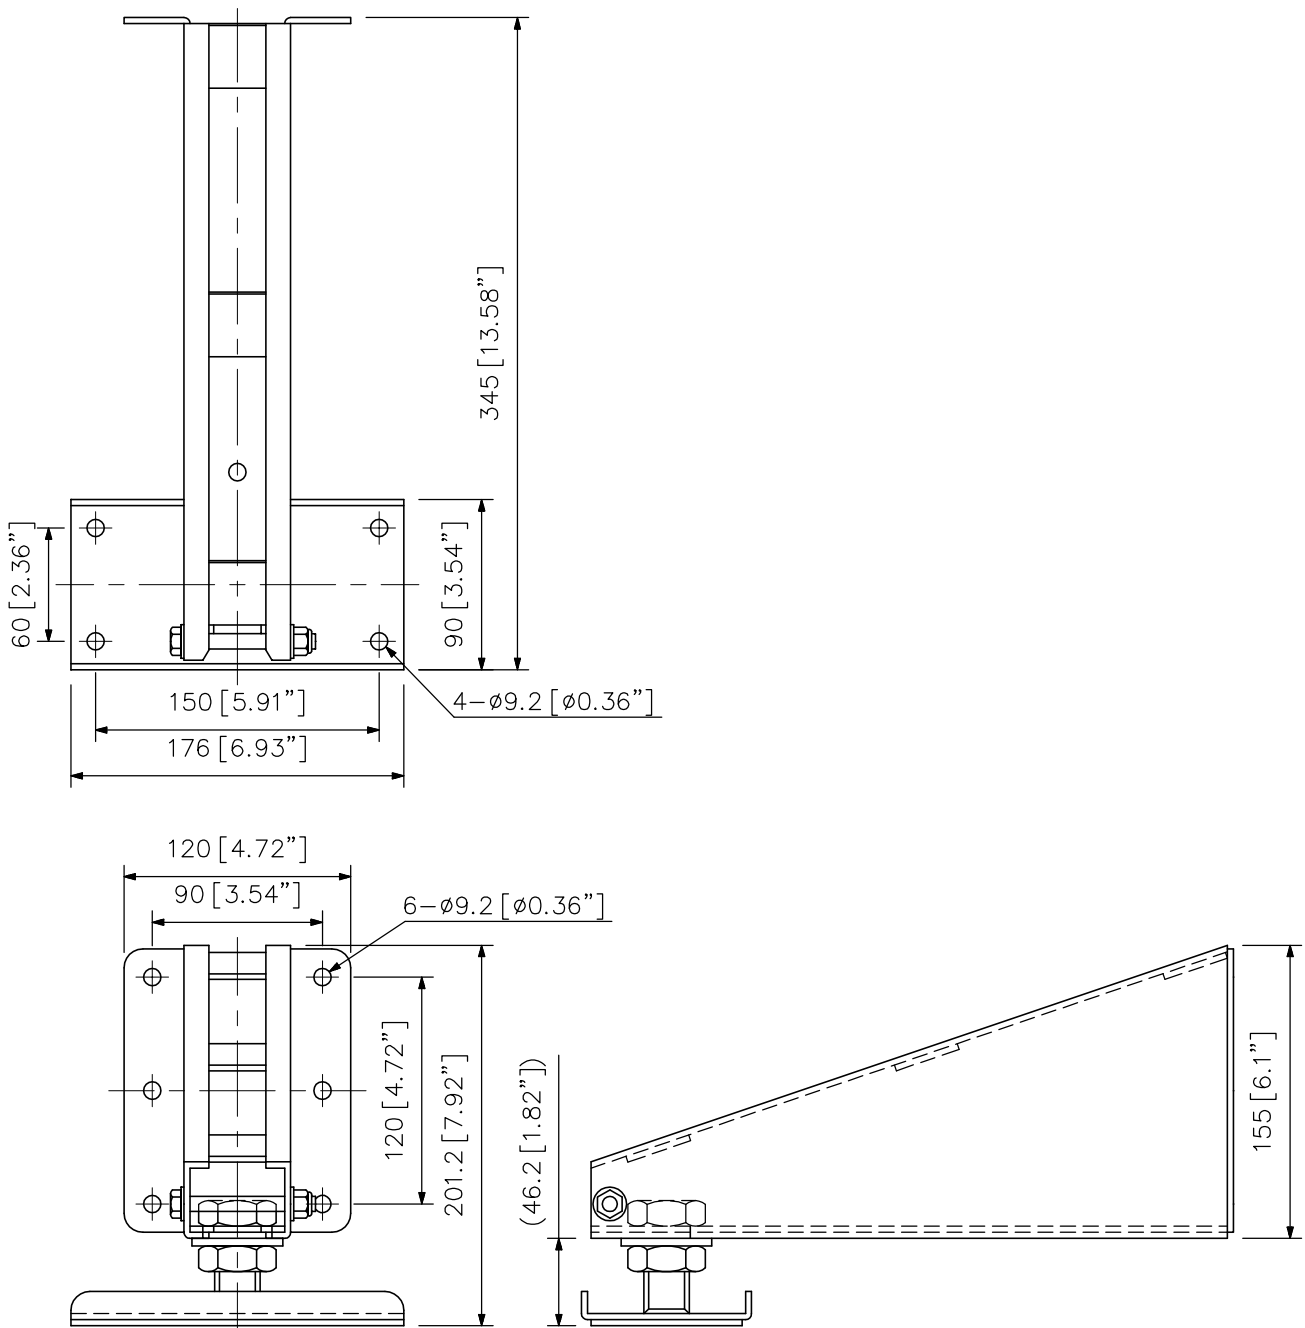

## DESCRIPTION

The HY-W0801W Wall Mount Bracket is designed to mount the speaker system on a wall in conjunction with the optional speaker mount bracket.

## SPECIFICATIONS

Finish	Rolled steel plate, white, semi-gloss, paint
Maximum Speaker Load	32 kg (70.55 lb)
Weight	4 kg (8.82 lb)
Accessory	Speaker mounting bolt (with washer) ..... 4
Option	Mounting bracket: HY-1200HW, HY-1200VW, HY-1500HW, HY-1500VW
Applicable Speaker (option)	HS-120W, HS-150W, HS-1200WT, HS-1500WT

## APPEARANCE

UNIT:mm SCALE:1/4